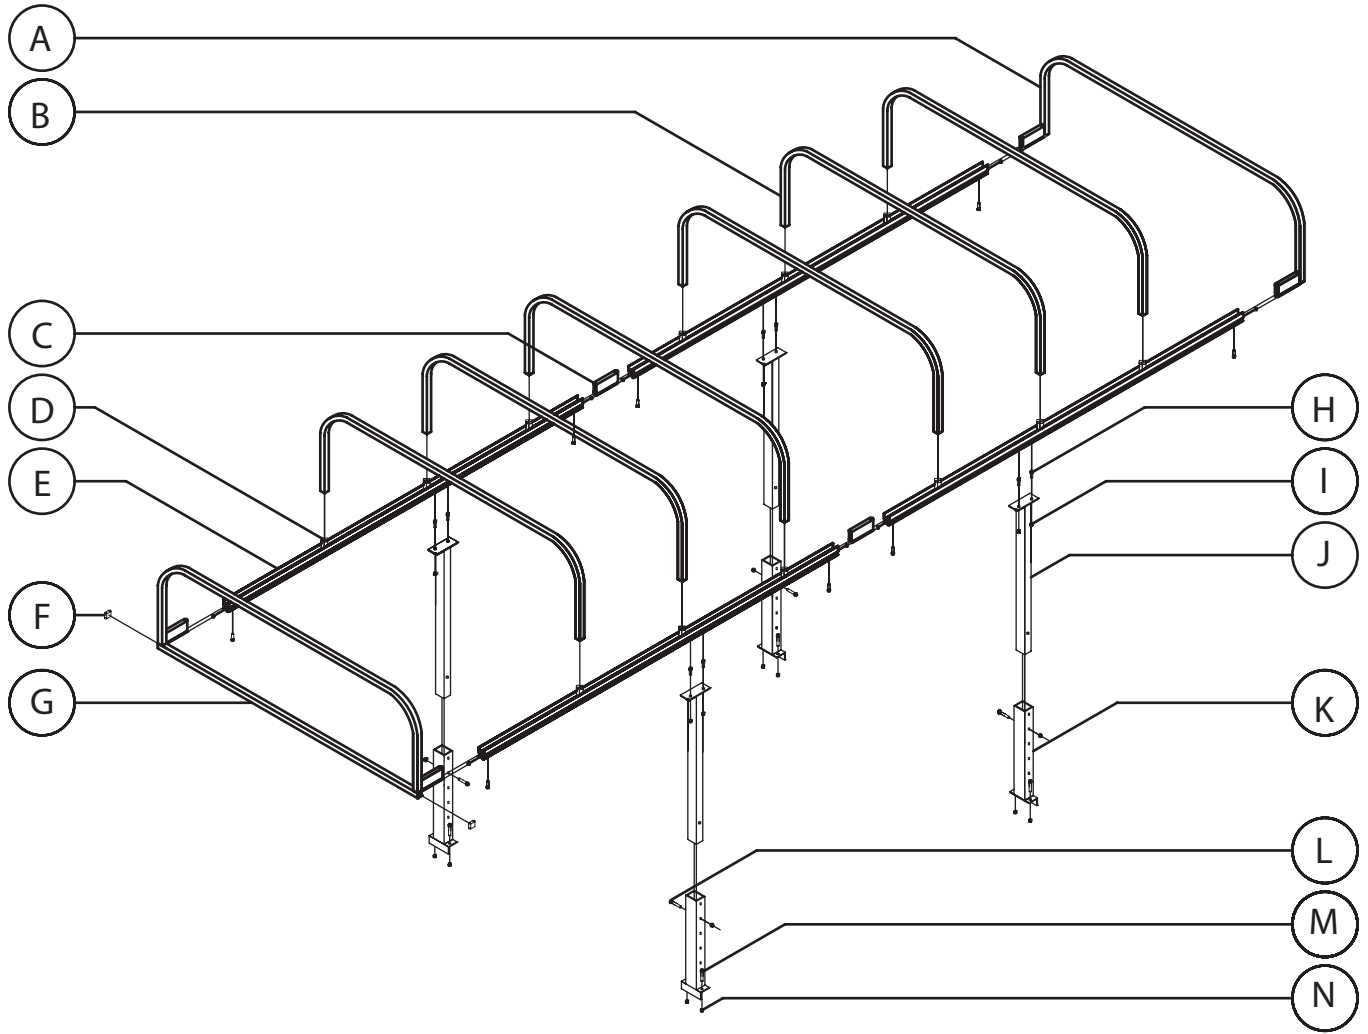

Canopy Frame : LSC1264

Canopy Frame : LSC1264

PARTS LIST

<i>ref.</i>	<i>part no.</i>	<i>part name</i>	<i>qty.</i>
A	21028	canopy bow open end	1
B	21027	canopy bow	6
C	21016	connector 5"	2
D	21017	bow stub	12
E	21010	side rail	4
F	RODT32U2	1" x 1" cap	2
G	21029	canopy bow end assembly	1
H	Y404	3/8" x 1" hex bolt	16
I	Y450	3/8" nut	16
J	21030	canopy leg	4
K	21031	canopy leg socket	4
L	Y412	3/8" x 3" hex bolt	4
M	Y328	5/16" x 7" hex bolt	8
N	Y350	5/16" nut	8

} come
} on lift